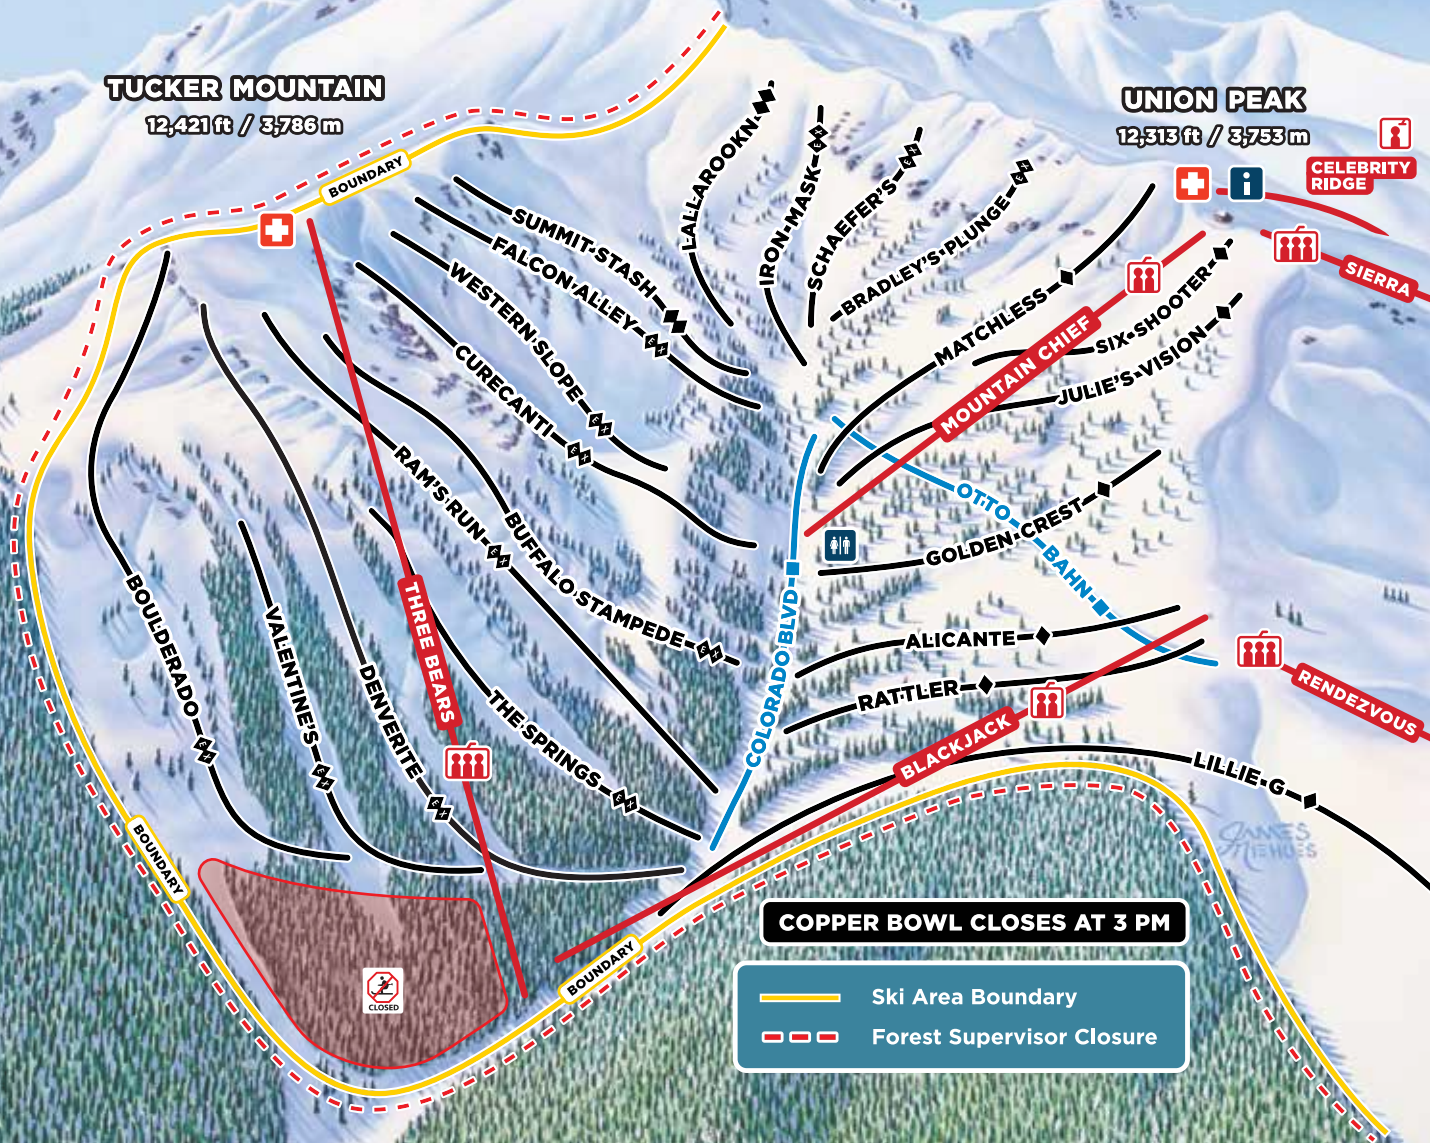

JACQUE PEAK

13,205 ft / 4,025 m

TUCKER MOUNTAIN

12,421 ft / 3,786 m

UNION PEAK

12,513 ft / 3,753 m

COPPER BOWL CLOSES AT 3 PM

-  Ski Area Boundary
-  Forest Supervisor Closure