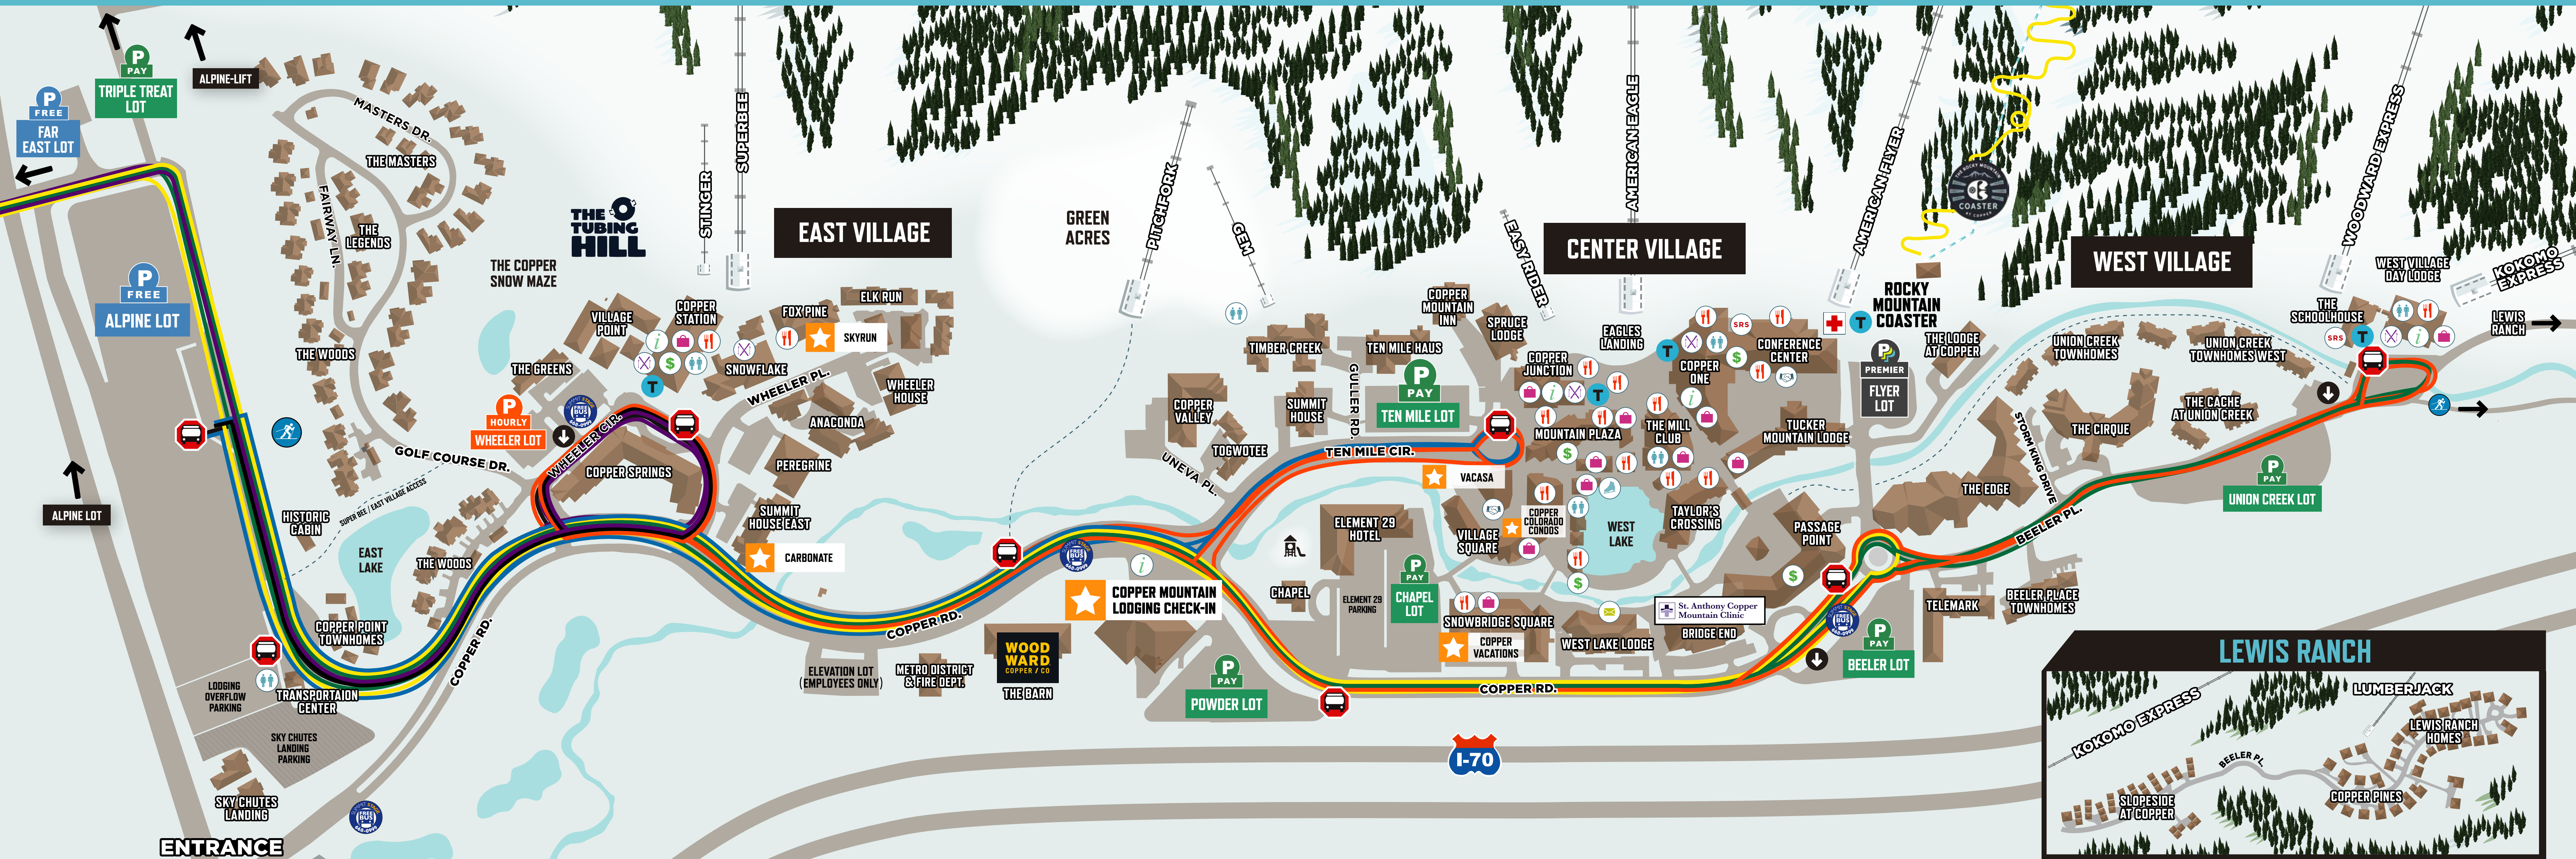

# COPPER MOUNTAIN

# RESORT MAP

### BUS ROUTES

- GREEN ROUTE**  
Alpine and Far East Lots to West Village
- BLUE ROUTE**  
Alpine Lot to Center Village
- BLACK ROUTE**  
Alpine Lot to East Village
- COPPER ROUTE**  
Runs through all main villages (East, West, Center)
- YELLOW ROUTE**  
Far East Lot to Passage Point
- PURPLE ROUTE**  
Far East Lot to East Village

### WHEELER FLATS

- CONOCO SERVICE STATION
- SKY CHUTES LANDING
- TRANSPORTATION CENTER
- LOGGING OVERFLOW PARKING
- LODGING OVERFLOW PARKING
- SKY CHUTES LANDING PARKING

6 MILES